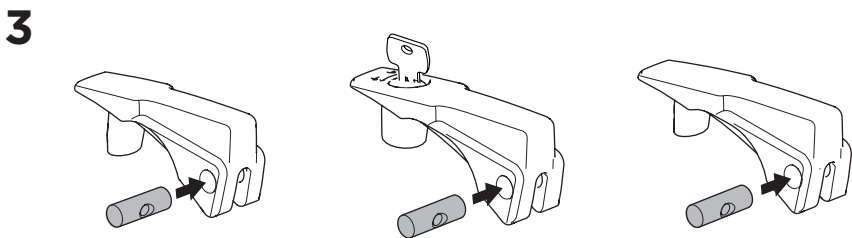

i

20x20 mm T-screw (included)

Thule WingBar Evo/
Thule WingBar/
SlideBar/AeroBar
or other 20 mm T-track

➔ **4** - **5** ➔ **9**

Square bars

Aluminium bars

➔ **6** - **8** ➔ **9**

4