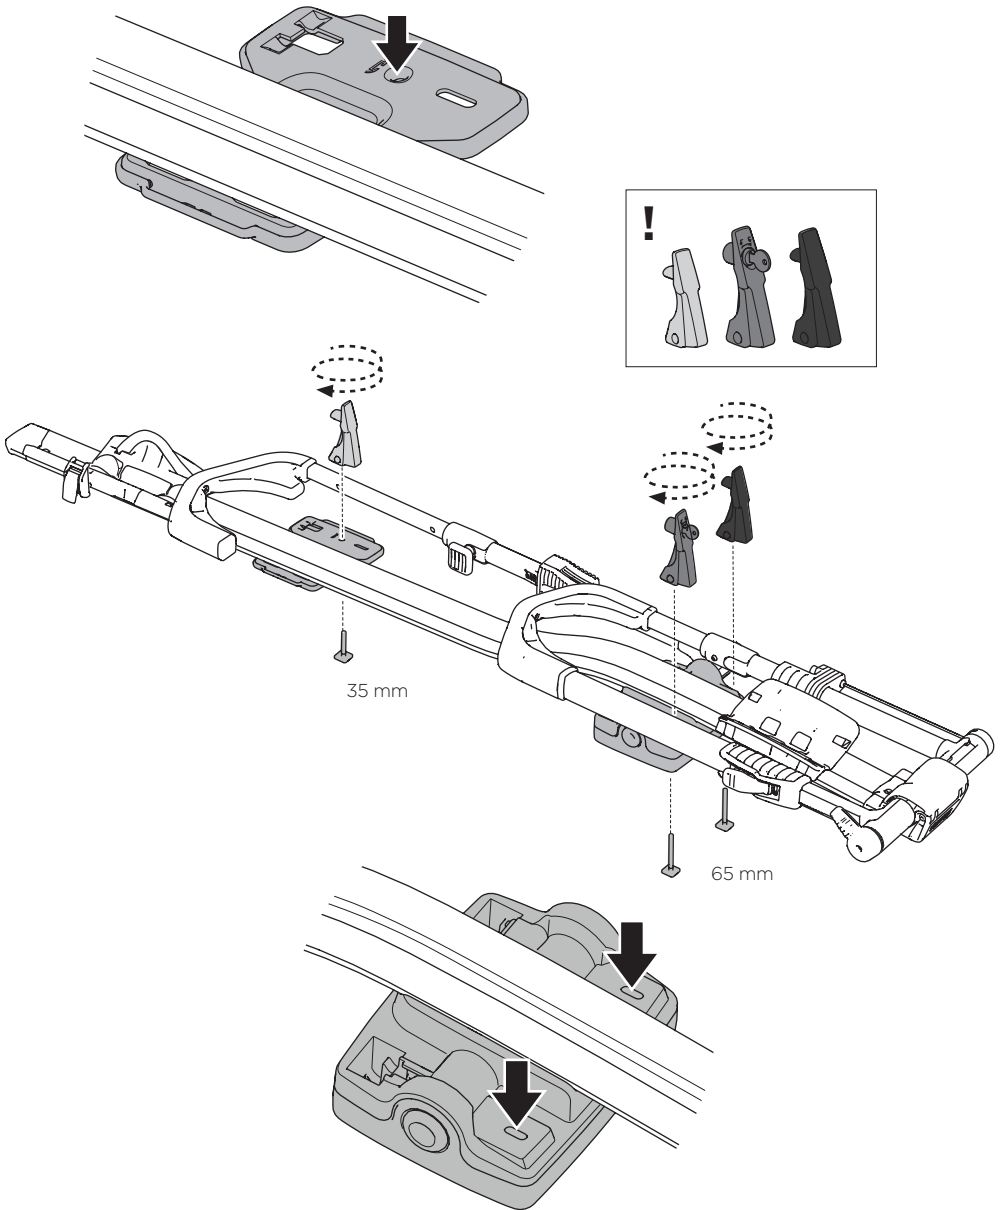

i

20x20 mm T-screw (included)

Thule WingBar Evo/
Thule WingBar/
SlideBar/AeroBar
or other 20 mm T-track

➔ **4** - **5** ➔ **9**

Square bars

Aluminium bars

➔ **6** - **8** ➔ **9**

4