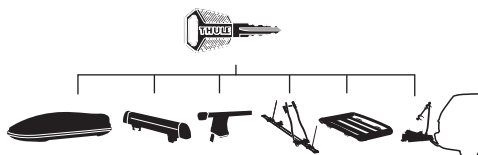

Thule One-Key System

450400 (x4)

450600 (x6)

450800 (x8)

451200 (x12)

451600 (x16)