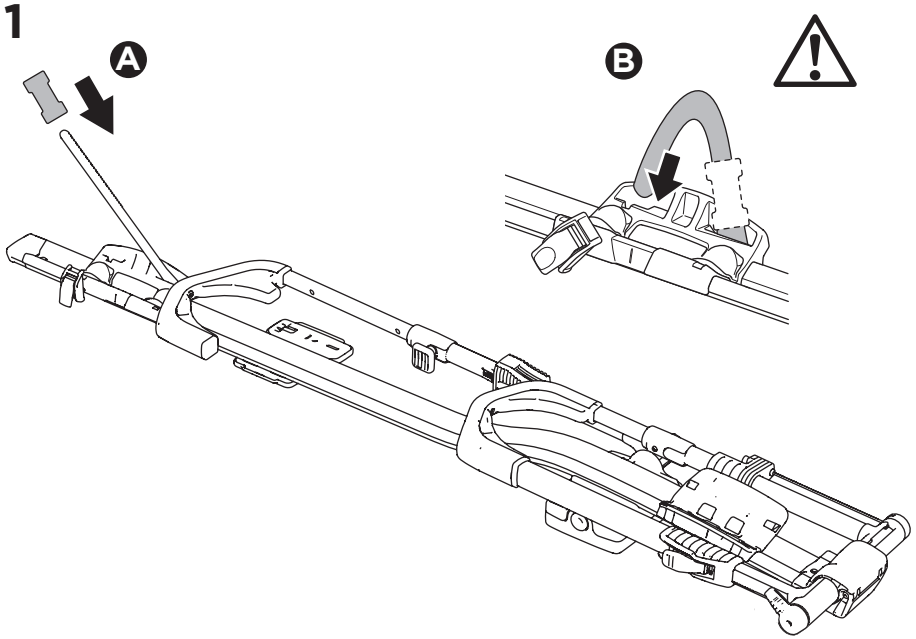

i

20x20 mm T-screw (included)

Thule WingBar Evo/
Thule WingBar/
SlideBar/AeroBar
or other 20 mm T-track

➔ **4** - **5** ➔ **9**

Square bars

Aluminium bars

➔ **6** - **8** ➔ **9**

4