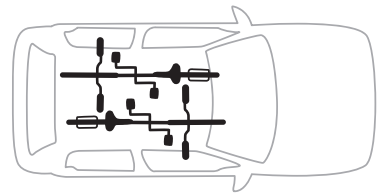

CITY CRASH

Complies with ISO norm

Max
20 kg

7,7 kg

i

Thule Bike Rack Around-the-Bar Adapter

8898

Thule UpRide 599 Fit Table

i

20x20 mm T-screw (included)

Thule WingBar Evo/
Thule WingBar/
SlideBar/AeroBar
or other 20 mm T-track

➔ **4** - **5** ➔ **9**

Square bars

Aluminium bars

➔ **6** - **8** ➔ **9**

4