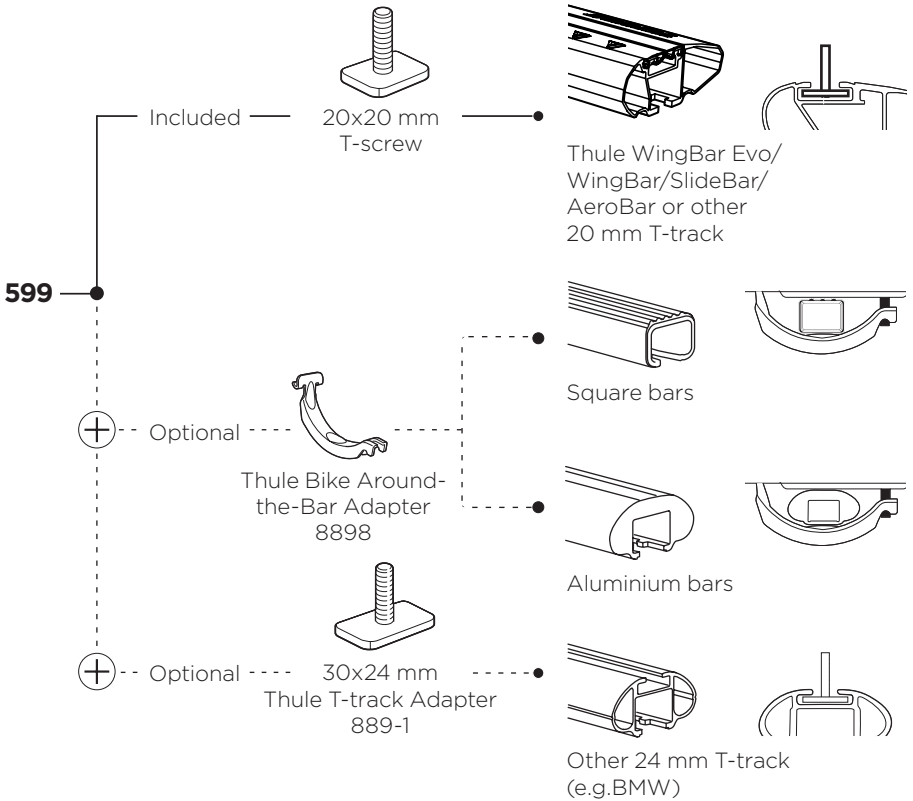

CITY CRASH

Complies with ISO norm

Max
20 kg

7,7 kg

i

Thule Bike Rack Around-the-Bar Adapter

8898

Thule UpRide 599 Fit Table

i

20x20 mm T-screw (included)

Thule WingBar Evo/
Thule WingBar/
SlideBar/AeroBar
or other 20 mm T-track

➔ **4** - **5** ➔ **9**

Square bars

Aluminium bars

➔ **6** - **8** ➔ **9**

4