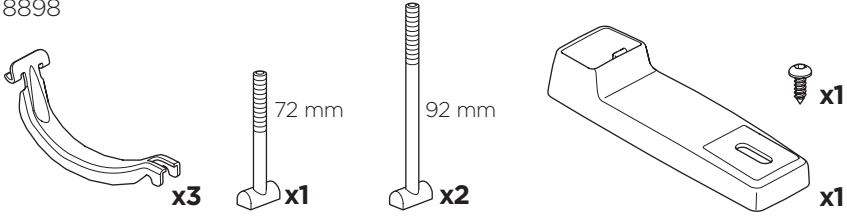

CITY CRASH

Complies with ISO norm

Max
20 kg

7,7 kg

i

Thule Bike Rack Around-the-Bar Adapter

8898

Thule UpRide 599 Fit Table

i

20x20 mm T-screw (included)

Thule WingBar Evo/
Thule WingBar/
SlideBar/AeroBar
or other 20 mm T-track

➔ **4** - **5** ➔ **9**

Square bars

Aluminium bars

➔ **6** - **8** ➔ **9**

4