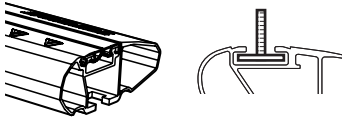

CITY CRASH

Complies with ISO norm

Max
20 kg

7,7 kg

i

Thule Bike Rack Around-the-Bar Adapter

8898

Thule UpRide 599 Fit Table

i

20x20 mm T-screw (included)

Thule WingBar Evo/
Thule WingBar/
SlideBar/AeroBar
or other 20 mm T-track

➔ **4** - **5** ➔ **9**

Square bars

Aluminium bars

➔ **6** - **8** ➔ **9**

4