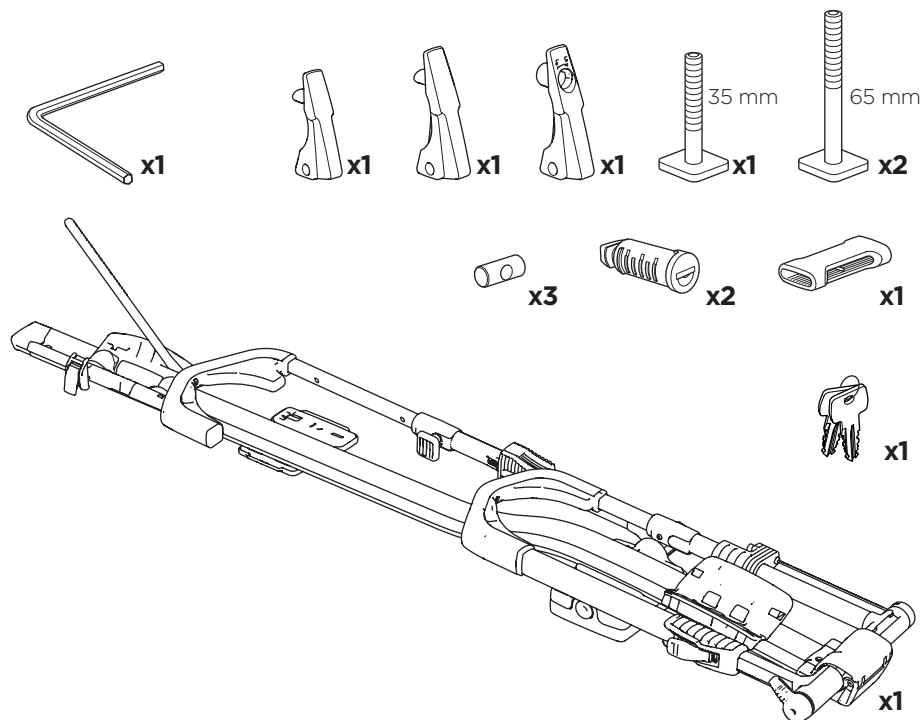

1. **EN** Roof-mounted bike carrier
   DE Dachfahrradträger
   FR Porte-vélo sur le toit
   NL Fietsdrager voor op het dak
   IT Portabici da installare sul tetto
   ES Portabicicletas de techo
   PT Suporte para bicicleta para teto
   SV Takmonterad cykelhållare
   DK Tagmonteret cykelholder
   NO Takmonterte lasteholdere
   FI Katolle asennettava polkupyöräteline
   ET Katusele paigaldatav jalgrattahoidik
   LV Uz jumta uzstādāms velosipēdu turētājs
   LT Ant stogo tvirtinami dviračių laikikliai
   PL Bagażnik rowerowy montowany na dachu
   RU Устанавливаемое на крыше крепление для велосипедов
   UK Багажник для велосипедів, що монтується на даху
   BG Покривен багажник за велосипеди
   CS Nosič jízdních kol s montáží na střechu
   SK Nosič bicyklov s montážou na strechu
2. **SL** Nosilec za kolesa
   HR/BiH Krovni nosač bicikla
   RO Suport pentru bicicletă montat pe pavilion
   HU Tetőre szerelhető kerékpártartó
   EL Σχάρα ποδηλάτου οροφής
   TR Araç üstüne bağlanan bisiklet taşıyıcı
3. **HE** מנשא אופניים המורכב על הגג
   AR حامل الدراجة للتثبيت على السقف
4. **ZH** 顶置自行车架
   JA ルーフマウント型サイクルキャリア
   KO 지붕 장착 자전거 캐리어
   TH โครงยึดจับจักรยานแบบติดตั้งบนหลังคา

CITY CRASH

Complies with ISO norm