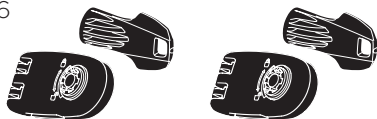

Thule One-Key System

- 450400**  (x4)
- 450600**  (x6)
- 450800**  (x8)
- 451200**  (x12)
- 451600**  (x16)

Thule Wheel Strap Locks

986

Thule Cable Lock

538

Thule Bike Frame Adapter

982